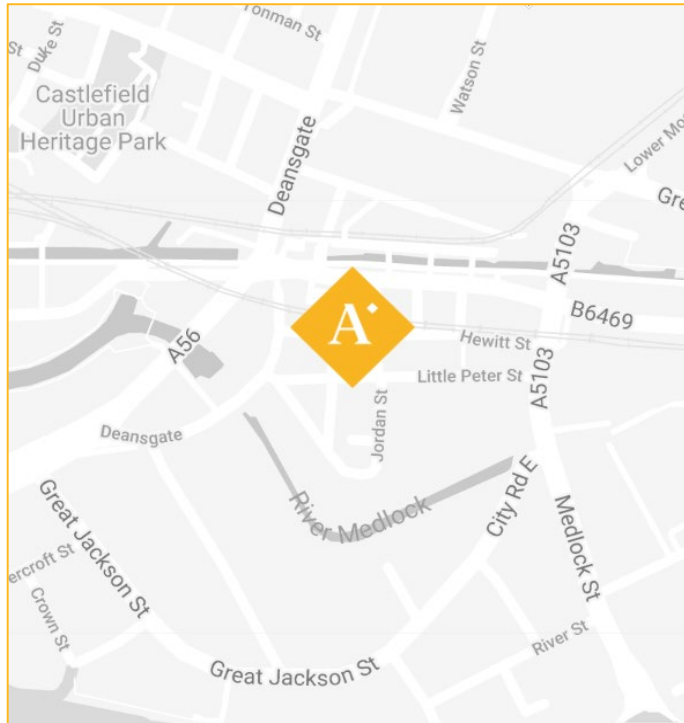

If travelling by car use Deansgate as the main point of destination

To programme your sat-nav, please use the postcode M15 4PS to drive to little Peter Street

Travelling Eastbound Through Deansgate

Turn right onto Hewitt St – 259 ft. Turn right onto Bugle Street. At the end of Bugle Street, turn right onto Little Peter Street

Travelling Southbound Through Deansgate

Head Southbound on Deansgate/A56 towards Great Bridgewater Street – 0.1m.

Turn Left onto Whitworth Street West/B6469 – 315ft. Turn right onto Bugle Street – 269ft.

Turn left onto Little Peter Street.

The NCP Bridgewater Carpark is situated conveniently opposite our office.

Please visit www.ncp.co.uk/find-a-car-park/car-parks/manchester-bridgewater-hall-jv/.

Black Cabs can be picked up at the main ranks outside the railways stations and from within central streets such as Deansgate.

Trains to Deansgate and Local Railway Stations

Manchester Piccadilly, Manchester Oxford Road, Deansgate

Walking from Deansgate Railway Station

Head South on Deansgate/A56 towards Great Bridgewater Street – 0.1 mi

Turn left of Whitworth St W/B6469 – 315 ft. Turn Right onto Bugle Street – 269 ft.

Turn Left onto Little Peter Street